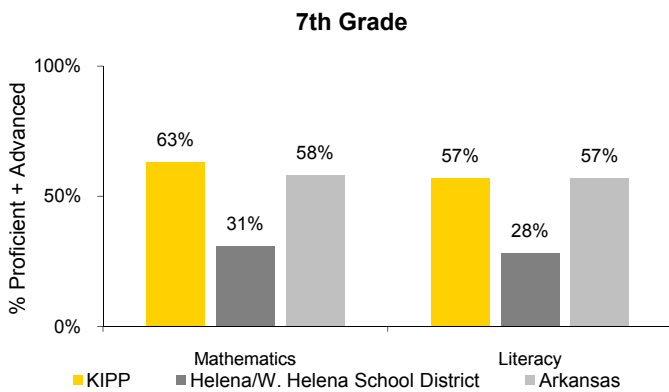

## KIPP Delta College Preparatory Arkansas Benchmark Exam Results

This test measures how well students have learned a set of academic skills established by the state. State criterion-referenced tests allow us to see how well KIPP schools performed in a given year, as compared with state standards and district and state averages. Subjects required by the state at each grade level may vary.

## End-of-Course Exam Results

\*District and state comparisons are made against all students that took each exam, regardless of grade level. 80% of the KIPP Delta College Preparatory students who tested in Algebra I were in 8th grade. The remaining were 9th graders. All students who tested in Geometry were in 9th grade.