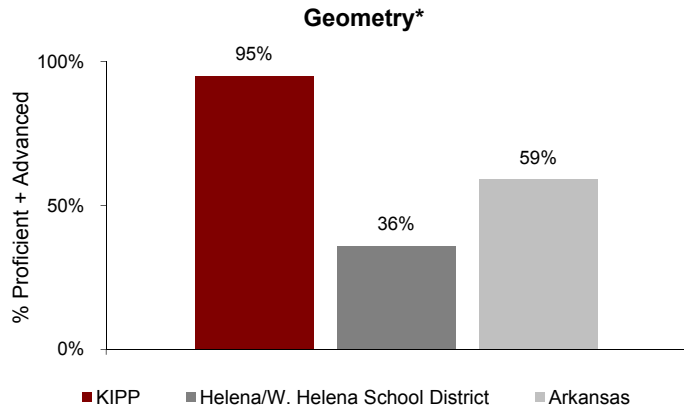

## KIPP Delta College Preparatory Arkansas Benchmark Exam Results

This test measures how well students have learned a set of academic skills established by the state. State criterion-referenced tests allow us to see how well KIPP schools performed in a given year, as compared with state standards and district and state averages. Subjects required by the state at each grade level may vary.

## End-of-Course Exam Results

\*District and state comparisons are made against all students that took each exam, regardless of grade level. 80% of the KIPP Delta College Preparatory students who tested in Algebra I were in 8th grade. The remaining were 9th graders. All students who tested in Geometry were in 9th grade.