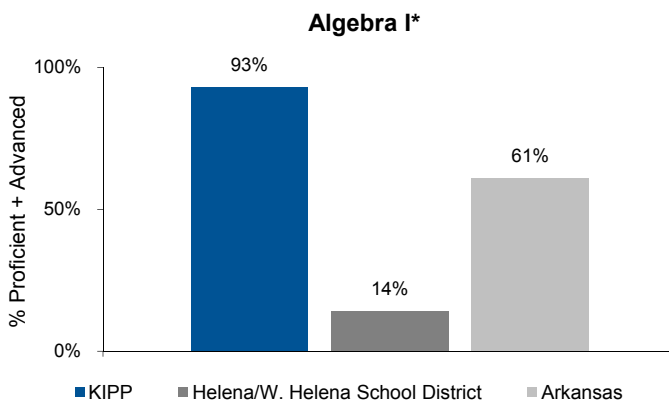

## KIPP Delta College Preparatory Arkansas Benchmark Exam Results

This test measures how well students have learned a set of academic skills established by the state. State criterion-referenced tests allow us to see how well KIPP schools performed in a given year, as compared with state standards and district and state averages. Subjects required by the state at each grade level may vary.

## End-of-Course Exam Results

\*District and state comparisons are made against all students that took each exam, regardless of grade level. 80% of the KIPP Delta College Preparatory students who tested in Algebra I were in 8th grade. The remaining were 9th graders. All students who tested in Geometry were in 9th grade.