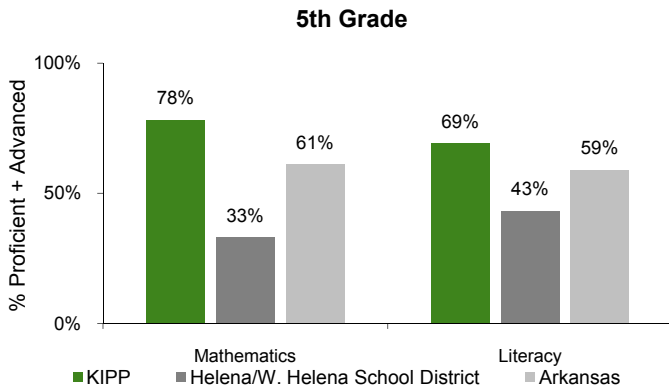

## KIPP Delta College Preparatory Arkansas Benchmark Exam Results

This test measures how well students have learned a set of academic skills established by the state. State criterion-referenced tests allow us to see how well KIPP schools performed in a given year, as compared with state standards and district and state averages. Subjects required by the state at each grade level may vary.

## End-of-Course Exam Results

\*District and state comparisons are made against all students that took each exam, regardless of grade level. 80% of the KIPP Delta College Preparatory students who tested in Algebra I were in 8th grade. The remaining were 9th graders. All students who tested in Geometry were in 9th grade.