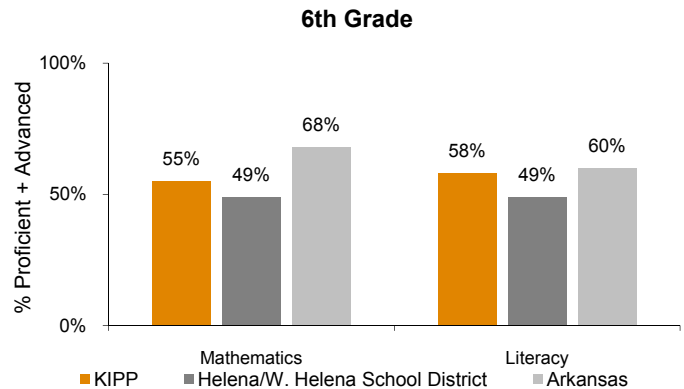

## KIPP Delta College Preparatory Arkansas Benchmark Exam Results

This test measures how well students have learned a set of academic skills established by the state. State criterion-referenced tests allow us to see how well KIPP schools performed in a given year, as compared with state standards and district and state averages. Subjects required by the state at each grade level may vary.

## End-of-Course Exam Results

\*District and state comparisons are made against all students that took each exam, regardless of grade level. 80% of the KIPP Delta College Preparatory students who tested in Algebra I were in 8th grade. The remaining were 9th graders. All students who tested in Geometry were in 9th grade.