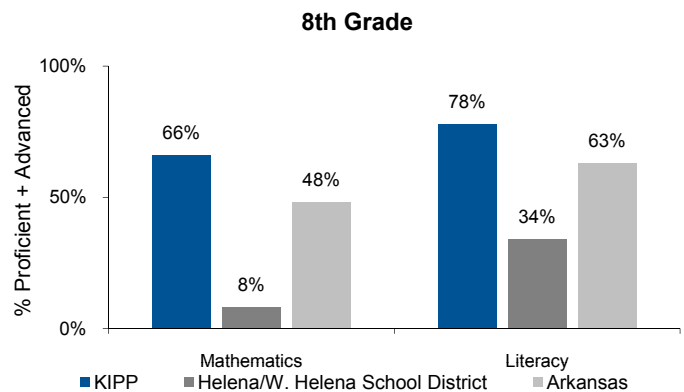

## KIPP Delta College Preparatory Arkansas Benchmark Exam Results

This test measures how well students have learned a set of academic skills established by the state. State criterion-referenced tests allow us to see how well KIPP schools performed in a given year, as compared with state standards and district and state averages. Subjects required by the state at each grade level may vary.

## End-of-Course Exam Results

\*District and state comparisons are made against all students that took each exam, regardless of grade level. 80% of the KIPP Delta College Preparatory students who tested in Algebra I were in 8th grade. The remaining were 9th graders. All students who tested in Geometry were in 9th grade.